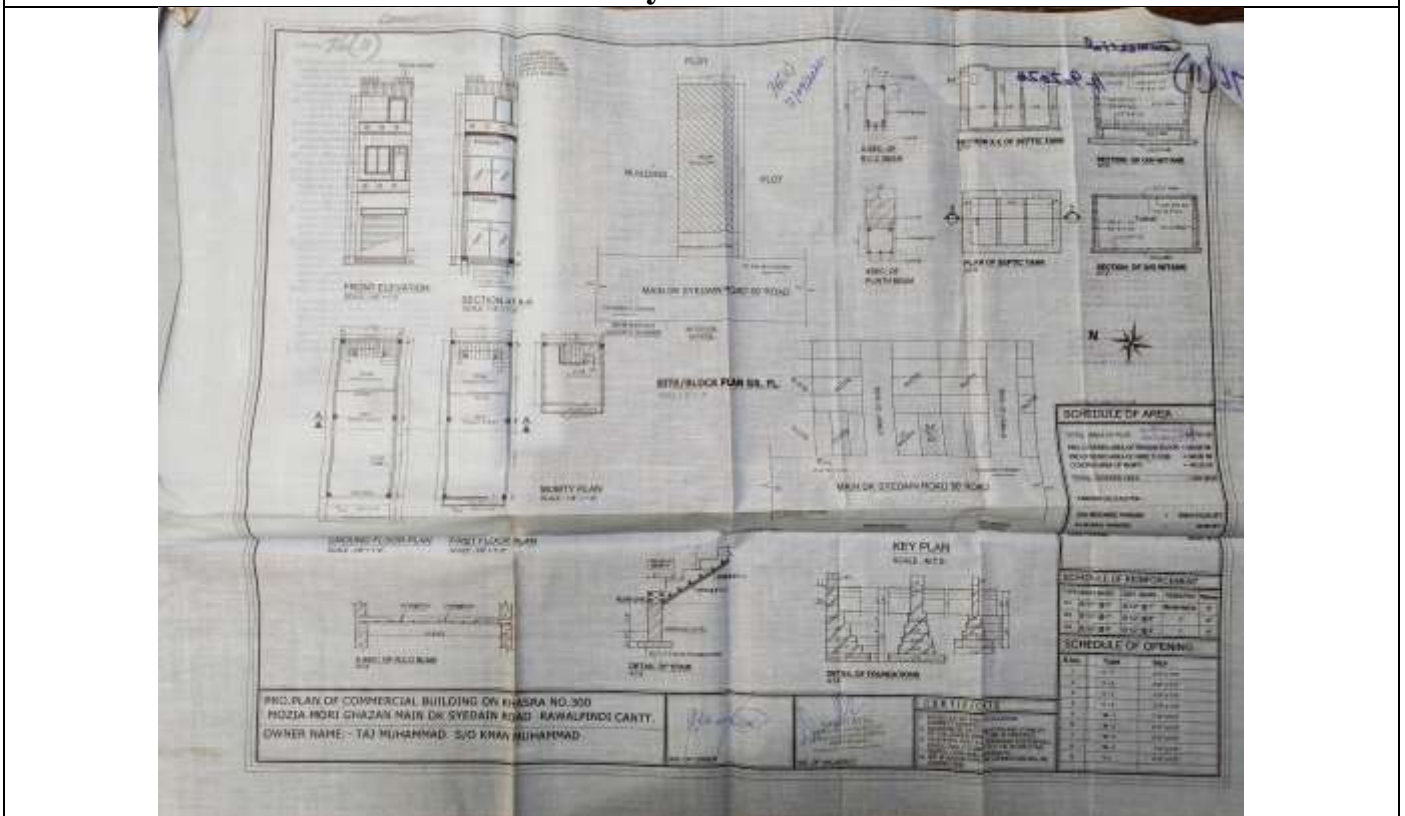

Sr. No.	Location	CBR No.	
3	Peshawar Road	168(18)	Dated
			19-03-2020

Layout Plan

Sr. No.	Location	CBR No.	
4	Tench Bhatta	168(20)	Dated
			19-03-2020

Layout Plan

Sr. No.	Location	CBR No.	Dated
5	Dhok Sayyidan	76(11)	11-09-2020

Layout Plan

Sr. No.	Location	CBR No.	Dated
6	Peshawar Road	168(16)	19-03-2020

Layout Plan

Sr. No.	Location	CBR No.	Dated
7	Peshawar Road	168(06)	19-03-2020

Layout Plan

Sr. No.	Location	CBR No.	Dated
8	Peshawar Road	168(24)	19-03-2020

Layout Plan

Sr. No.	Location	CBR No.
---------	----------	---------

12	Lakhan	76(12)	Dated
			11-09-2020

Layout Plan

Sr. No.	Location	CBR No.	Dated
13	Misrial	168(7-B)	19-03-2020

Layout Plan

Sr. No.	Location	CBR No.
---------	----------	---------

14	Misrial	168(14)	Dated
			19-03-2020

Layout Plan

Sr. No.	Location	CBR No.	Dated
15	Chur Harpal	168(12-B)	19-03-2020

Layout Plan

Sr. No.	Location	CBR No.	Dated
16	Siham	168(09)	Dated

Layout Plan