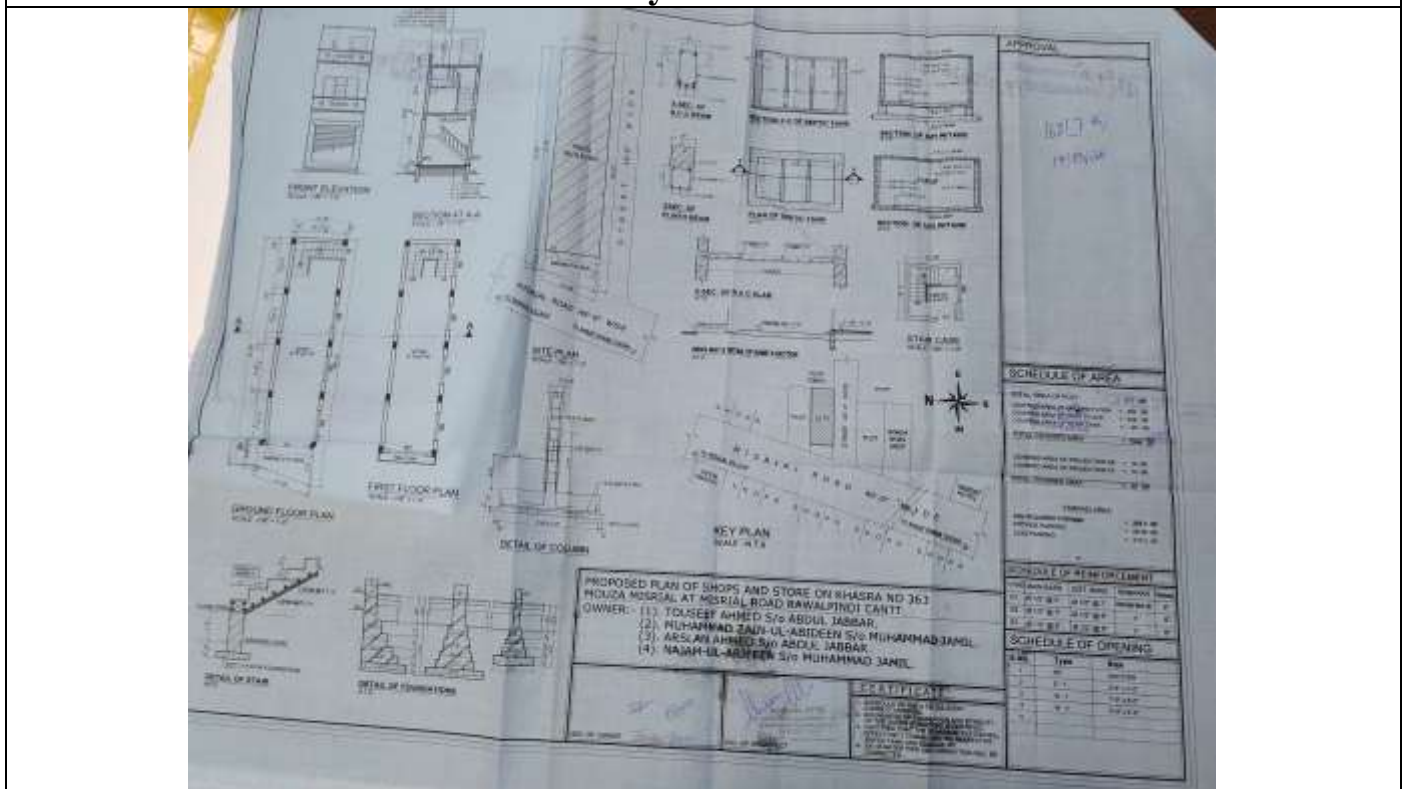

Layout Plan

Sr. No.	Location	CBR No.	
9	Chur Harpal	168(B-13)	Dated 19-03-2020

Layout Plan

Sr. No.	Location	CBR No.	
10	Nothiya	76(01)	Dated 11-09-2020

Layout Plan

Sr. No.	Location	CBR No.	Dated
11	Ratta Amral	76(03)	11-09-2020

Layout Plan

Sr. No.	Location	CBR No.
---------	----------	---------

12	Lakhan	76(12)	Dated
			11-09-2020

Layout Plan

Sr. No.	Location	CBR No.	Dated
13	Misrial	168(7-B)	19-03-2020

Layout Plan

Sr. No.	Location	CBR No.
---------	----------	---------

14	Misrial	168(14)	Dated
			19-03-2020

Layout Plan

Sr. No.	Location	CBR No.	Dated
15	Chur Harpal	168(12-B)	19-03-2020

Layout Plan

Sr. No.	Location	CBR No.	Dated
16	Siham	168(09)	Dated

Layout Plan