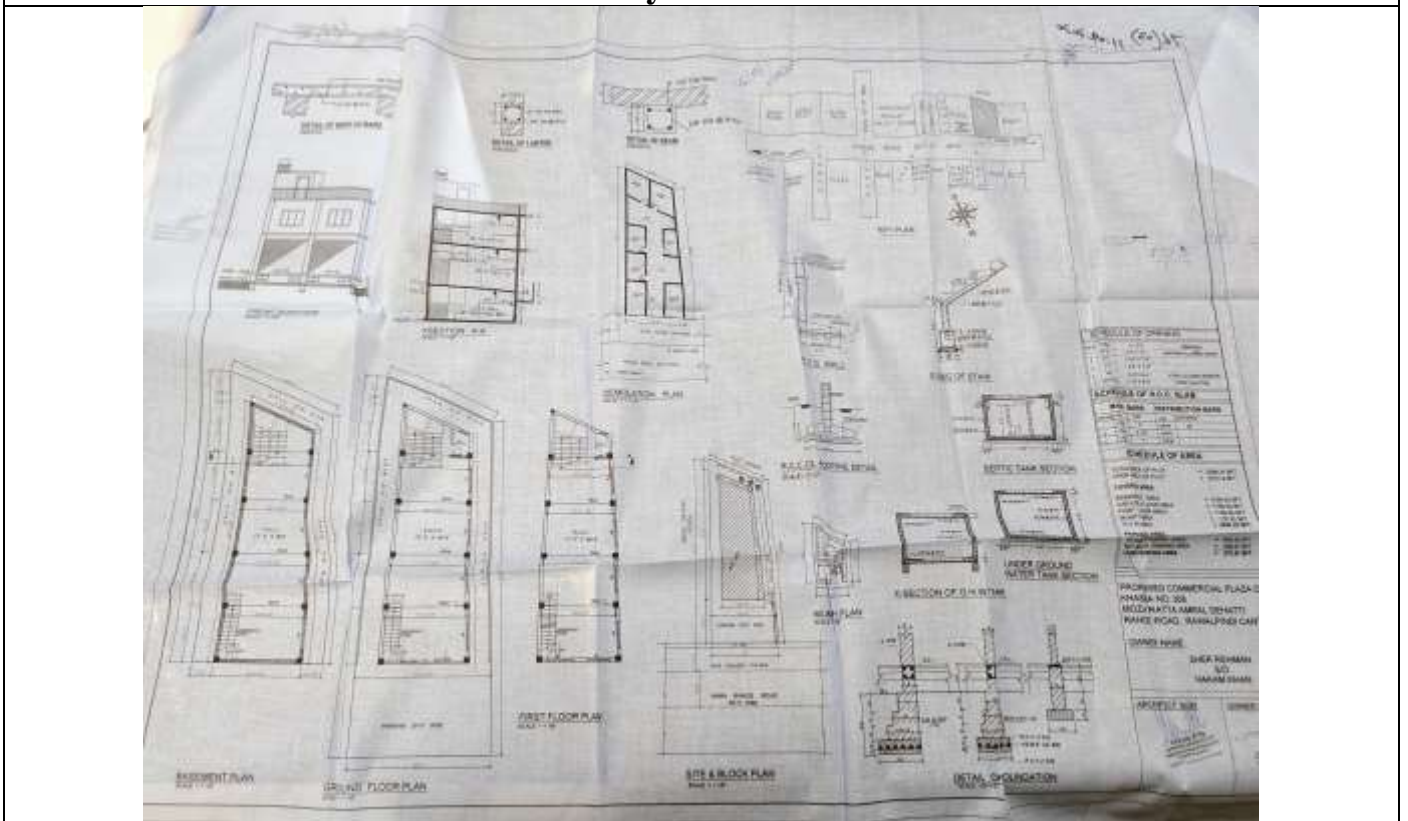

Layout Plan

Sr. No.	Location	CBR No.	
9	Chur Harpal	168(B-13)	Dated 19-03-2020

Layout Plan

Sr. No.	Location	CBR No.	
10	Nothiya	76(01)	Dated 11-09-2020

Layout Plan

Sr. No.	Location	CBR No.	Dated
11	Ratta Amral	76(03)	11-09-2020

Layout Plan

Sr. No.	Location	CBR No.
---------	----------	---------

12	Lakhan	76(12)	Dated
			11-09-2020

Layout Plan

Sr. No.	Location	CBR No.	Dated
13	Misrial	168(7-B)	19-03-2020

Layout Plan

Sr. No.	Location	CBR No.
---------	----------	---------