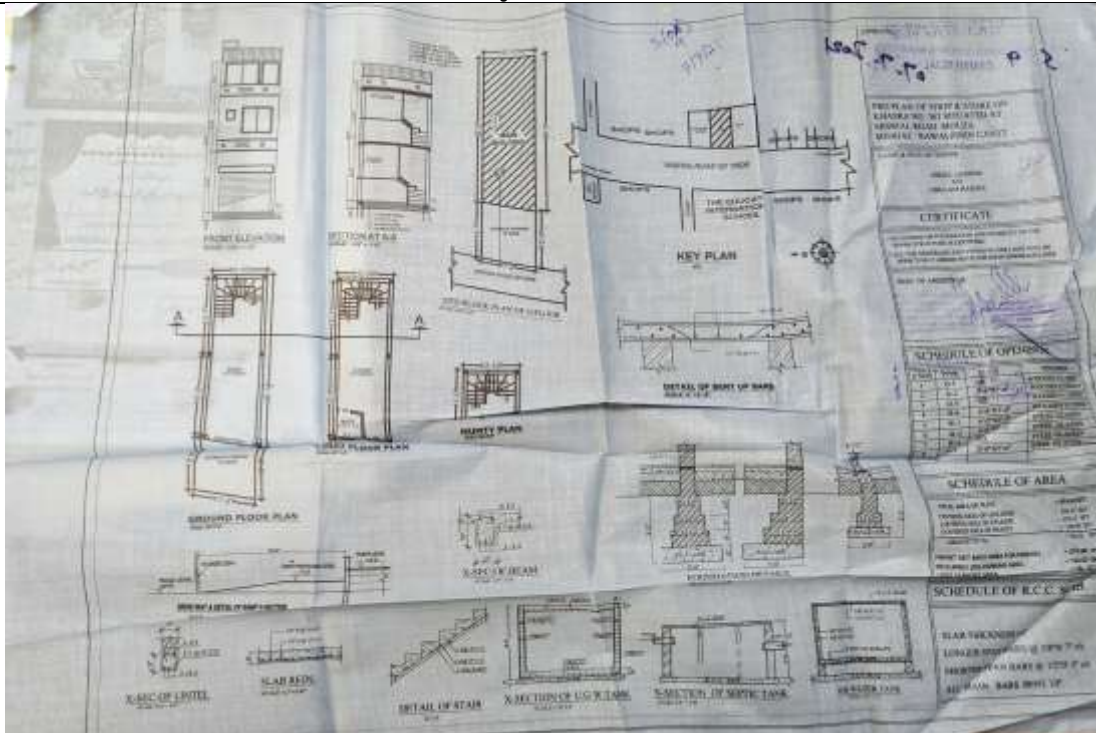

Layout Plan

Sr. No.	Location	CBR No.	
3	Peshawar Road	S(09)	Dated 24-06-2021

Layout Plan

Sr. No.	Location	CBR No.	
4	Abid Majeed Road	S(05)	Dated 24-08-2021

Layout Plan

Sr. No.	Location	CBR No.	
5	Lakhan	S(23)	Dated 07-07-2021

Layout Plan

Sr. No.	Location	CBR No.	
6	Dhok Sayyidan	S(22)	Dated 07-07-2021

Layout Plan

Sr. No.	Location	CBR No.	
7	Ratta Amral	S(03)	Dated 24-08-2021

Layout Plan

Sr. No.	Location	CBR No.	
8	Lakhan	S(01)	Dated 18-03-2021

Layout Plan

Sr. No.	Location	CBR No.	
12	Kamalabad	S(01)	Dated
			18-03-201

Layout Plan

Sr. No.	Location	CBR No.	
13	Mohri Ghazan	S(08)	Dated 24-06-2021

Layout Plan

Sr. No.	Location	CBR No.	
14	Dhok Sayyidan	S(16)	Dated 07-07-2021

Layout Plan

Sr. No.	Location	CBR No.	
18	Siham	S(02)	Dated 07-07-2021

Layout Plan

Sr. No.	Location	CBR No.	
19	Chur Harpal	S(02)	Dated 24-06-2021

Layout Plan